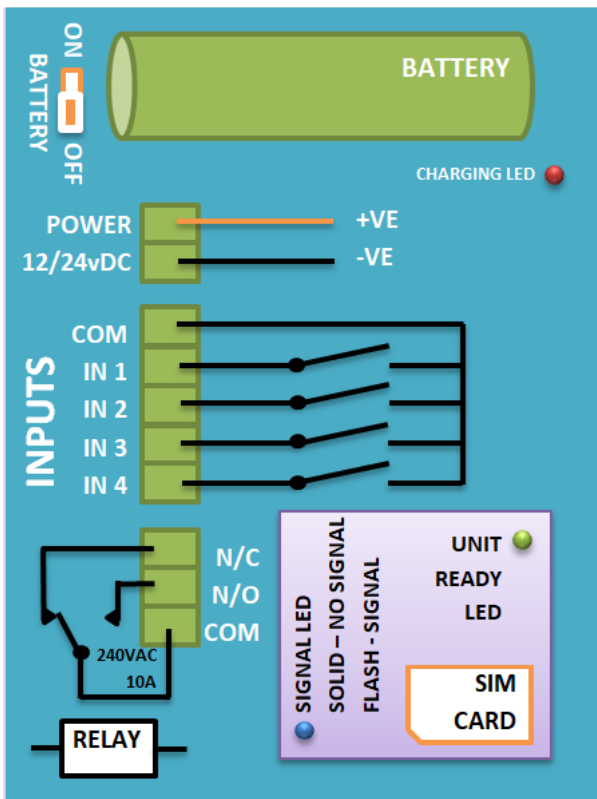

GSMWhiteBox2

4 Inputs / 1 Relay output

Add SMS alert messages to your machine, process, security alarms or simple switching device.

4x Inputs
1x Relay output
Battery backup

Overview

GSMWhiteBox2 is a compact SMS alerting and control device ideal for monitoring any unmanned or remote machine, security alarm panel, process or simple switching device. Simple configured by sending SMS messages the unit can send customised alerts on both closing and opening of the 4 input signals.

A built-in rechargeable battery manages power fails and restore alerts and a 10A 240VAC relay can be remotely activated for remote control

- 4 volt-free inputs | 1 relay output | Battery backup
- Programmable by simple SMS messages | Remote relay control
- Alerts to 3 recipients with customisable SMS message

Wiring

Features

- 4 digital inputs
- Customisable SMS message
- Messages on both inputs closing and opening
- 3 message recipient numbers
- Remote control relay output
- Battery backup for power fail/restore alerts
- Status and signal strength messages

Specification

Communications options	2G SMS
Power Supply Voltage	12-24 VDC
Inputs channels	4 x volt-free digital
Input configuration	Digital N/C or N/O (send message on both)
Input events (alerts)	SMS Customisable
Output channels	1 Relay
Output events (trigger)	Free call, SMS
Output Type	Relay 1A@240VAC
Dimensions	120l x 90w x 40h mm IP65
Operating Temperature	-10...+40°C
Configuration	By SMS
Antenna	SMA External